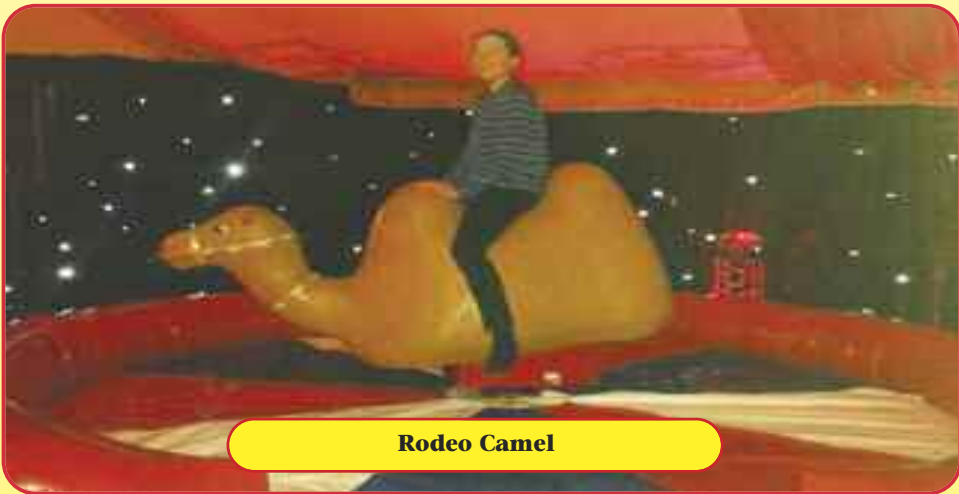

Please enquire when booking items, in most cases our booking team will explain these options to you.

A Very Merry C

Christmas Grotto
Option 3

Christmas Grotto
Option 1

Christmas Grotto
Option 1. Inflatable grotto with Santa's throne plus decorations.
Option 2. Inflatable grotto with Santa's throne plus decorations.
Option 3. Inflatable grotto with Santa's throne plus decorations.
We can also supply Santa's, Elf's and Reindeer's.

Various Sky Dancers

Suitable for upto a family of 5, with children.

Giant Snow Globe
16'x16'

Rodeo Camel

Rodeo Reindeer

Christmas to all

Christmas Grotto
Option 3

to Hire options